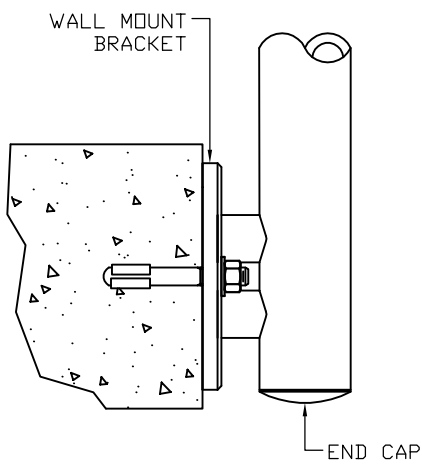

MATERIAL:
STAINLESS STEEL
ALLOY 304
FINISH: NO. 6 SATIN

Description:
ENCIA
CABLE OFFSET DESIGN

Drawn: -
Date: -

Sheet No.:
11 OF 21

ETI efficient-tec international llc.
9659 Wendell Road Dallas, TX 75243 tel. 866.356.4458