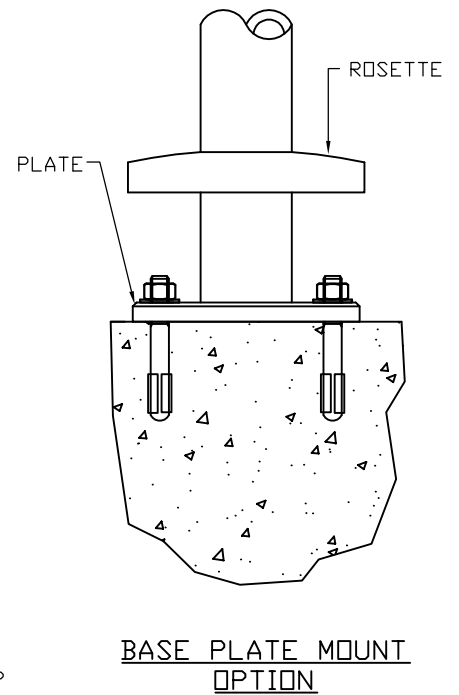

MATERIAL:
STAINLESS STEEL
ALLOY 304
FINISH: NO. 6 SATIN

Description:
ENCIA
CABLE OFFSET DESIGN

Drawn: -
Date: -

Sheet No.:
11 OF 21

ETI efficient-tec international llc.
9659 Wendell Road Dallas, TX 75243 tel. 866.356.4458

Job Number:
-

Part Number:
-