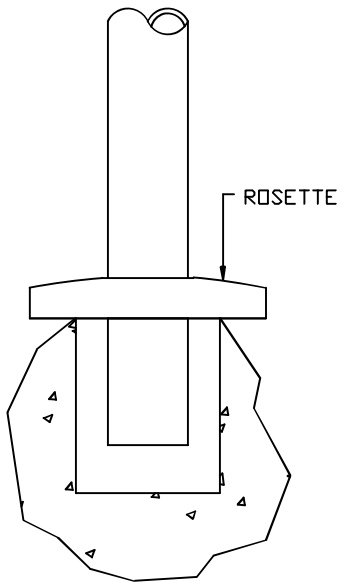

MATERIAL:  
ALUMINUM  
ALLOY 6063  
FINISH: POWDER COAT

EMBED MOUNT  
STANDARD

BASE PLATE MOUNT  
OPTION

**Description:**  
ANDA - LEDRAIL WITH INTEGRAL LED DRIVER  
ILLUMINATED FREESTANDING ONE LINE STAIR RAIL DESIGN