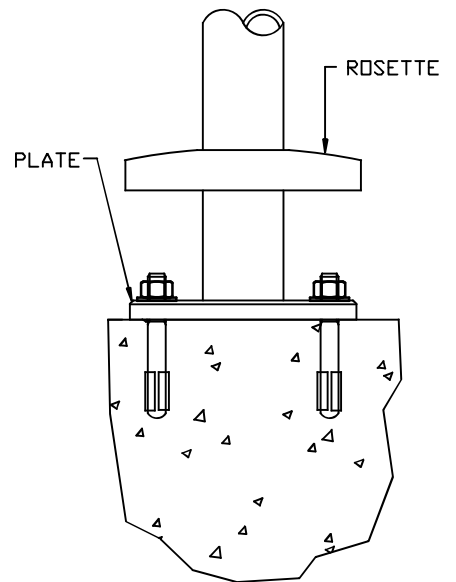

MATERIAL:  
ALUMINUM  
ALLOY 6063  
FINISH: POWDER COAT

EMBED MOUNT  
STANDARD

BASE PLATE MOUNT  
OPTION

**Description:**  
ANDA - LEDRAIL WITH INTEGRAL LED DRIVER  
ILLUMINATED FREESTANDING ONE LINE STAIR RAIL DESIGN