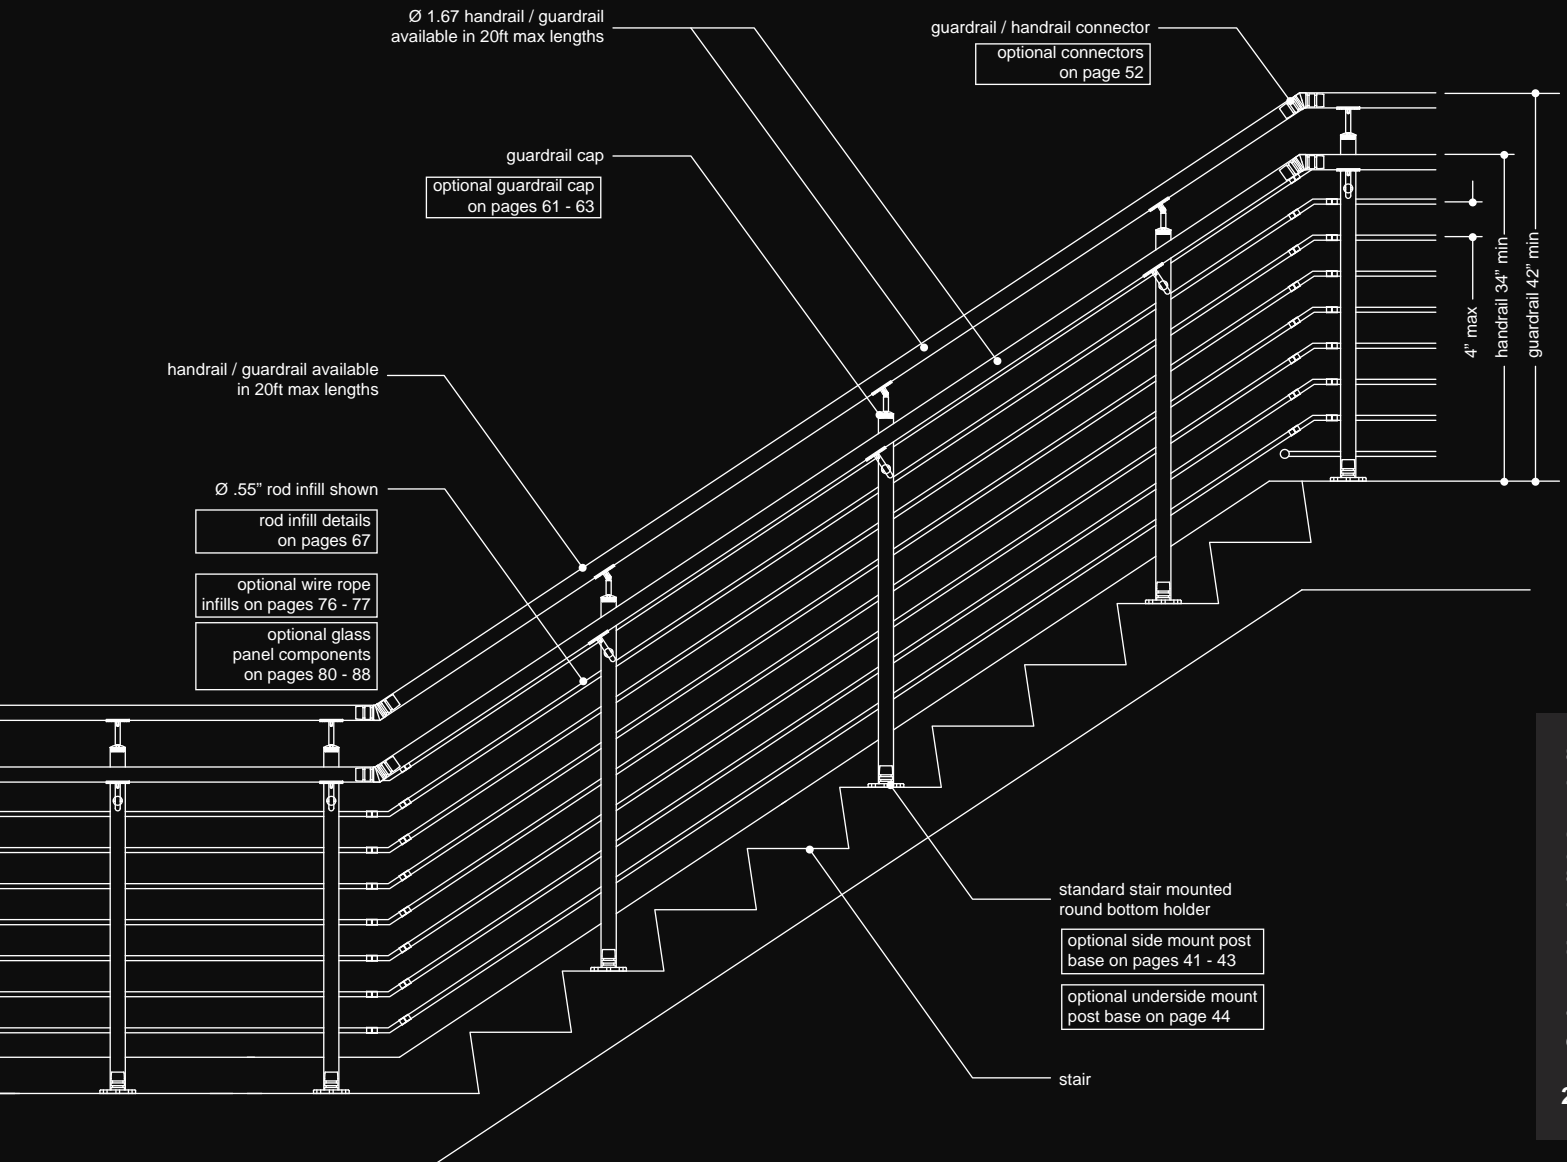

Efficient-Tec International LLC.

Walkway Handrail

Stairway Handrail

Illuminated Handrail

Wire Rope Infills

Rod Infills

Glass Infills

Spiral Staircases

Glass Canopies

Stainless Steel Systems

Standard Stairway Handrail / Guardrail part numbers (pricing in 1ft lengths)

EXAMPLE HB-NR-214499994040.001

category	guardrail dia.	material finish	mounting	rail angle	light output	light beam angle	light color	prim. voltage	infill	run length	rail height
HB-NR	1. Ø 1.90"	1. satin	1. wall mount	1. 0° (level)	1. high	1. 120°	1. white	1. 120-	1. none	1. specify	1. 42"
S3 Rail	2. Ø 1.67"	2. custom	2. standard embed mount	2. 30°	2. medium	2. 60°	2. warm white	2. 240-	2. infill	000.00	2. 38"
	3. Ø 2.37"	3.	3. surface mount level	3. 5°	3. low	3. custom	3. red	3. 277-	3. 3/8" clear glass		3. 36"
	4.	4.	4. surface mount slope	4. 27°	4.	4.	4. blue	4.	4. horizontal rods		4. 34"
	5."	5.	5. side surface mount	5. 32°	5.	5.	5. green	5.	5. vertical rod pickets		5. custom
	6.	6.		6. custom	6.	6.	6. yellow	6.	6. horizontal cables		6.
	7.	7.		7.	7.	7.	7.	7.	7. custom		7.
	8.	8.		8.	8.	8.	8.	8.	8.		8.
	9.	9.		9.	9. none	9. none	9. none	9. none	9.		9.

LEDRail™ available for curved stairways

*stairway LEDRail™ available

typical stair handrail / guardrail combination with vertical posts affixed to stair