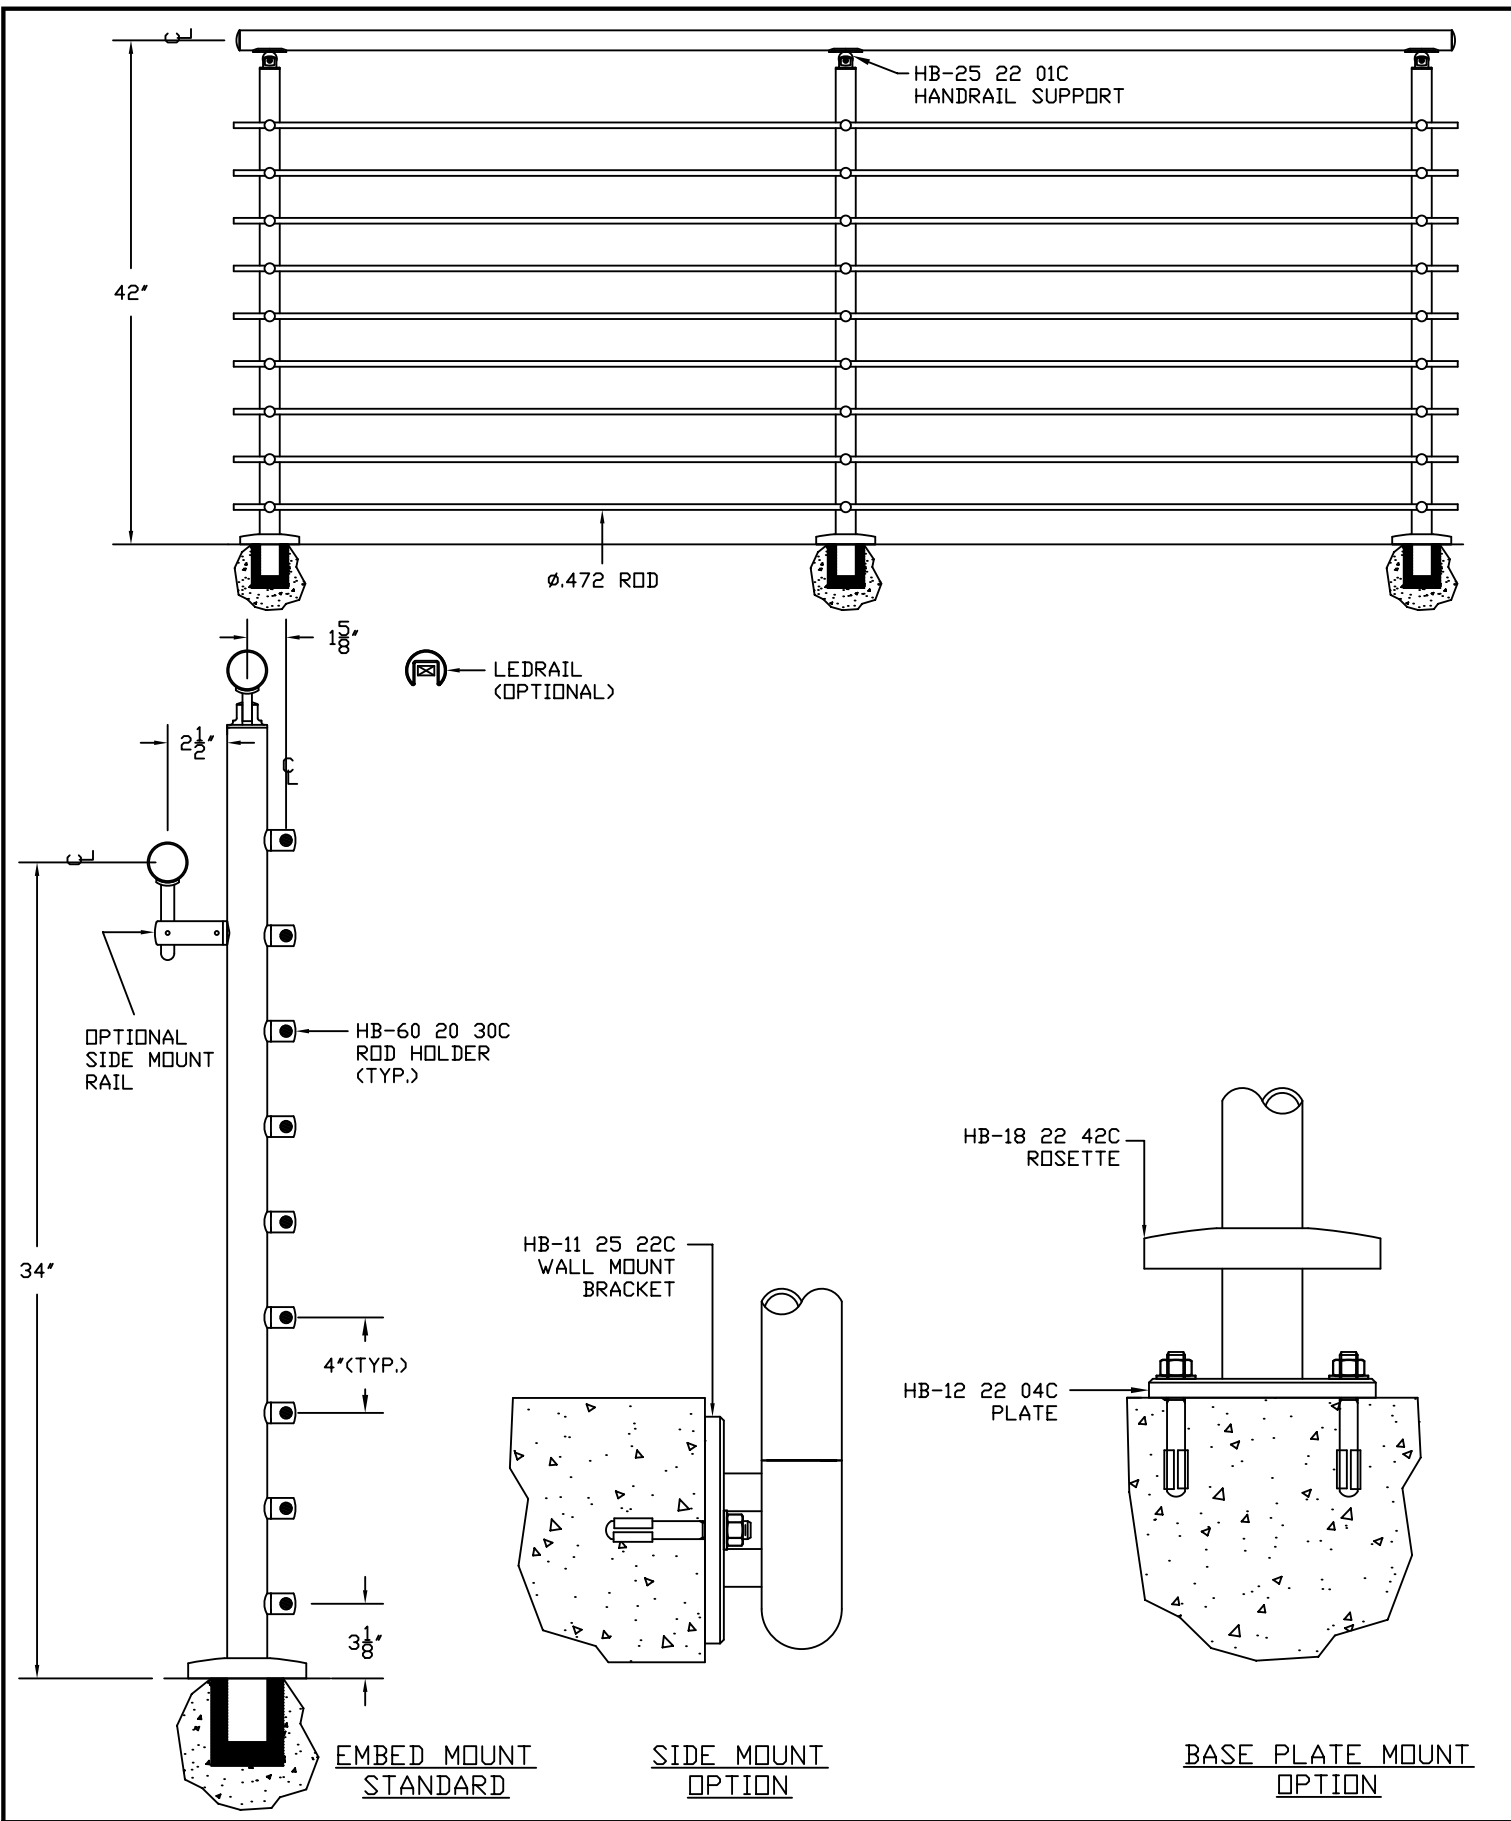

Efficient-Tec International LLC.

Walkway Handrail

Stairway Handrail

Illuminated Handrail

Wire Rope Infills

Rod Infills

Glass Infills

Spiral Staircases

Glass Canopies

Stainless Steel Systems

Description: HORIZONTAL ROD DESIGN -	Drawn: GTG Date: 05/28/09	Sheet No.: 1 OF 7
ETI efficient-tec international llc. 9659 Wendell Road Dallas, TX 75243 tel. 866.356.4458	Job Number: -	Part Number: -